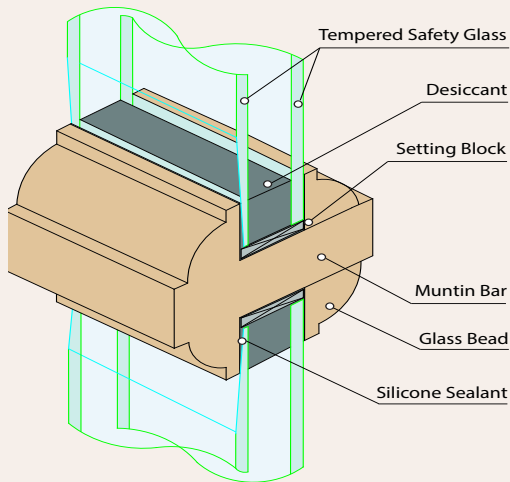

TDL Muntin Bar at Glass

2 Lite 1 Panel Sidelite

Mahogany TDL Door

Size Stock Number
36" M4L2P3068

Mahogany TDL Sidelite

Size Stock Number
12" M2LSL1068
14" M2LSL1268

Glass

Clear Beveled Low-E Insulated

Note: 12" sidelites have no raised moulding.