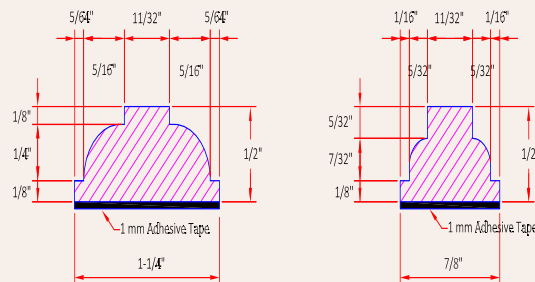

Simulated Divided Lite Bar

Size Stock Number
8' MSDLBAR11480

Size Stock Number
8' MSDLBAR7880