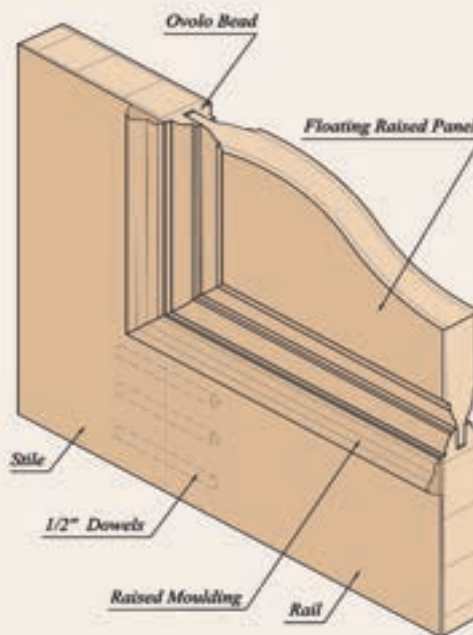

Mahogany Door Corner

Unit configurations: 1-4, 7-8, 12 See page 3 for more information.