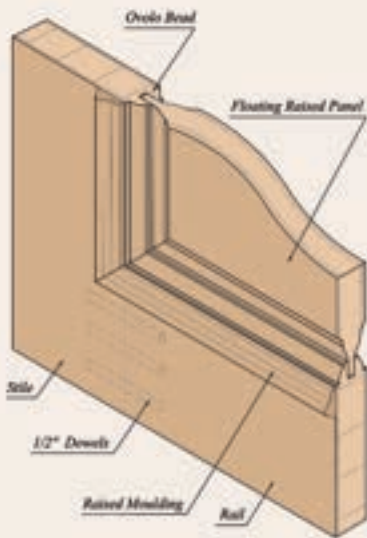

## IRON GRILLE

6/8 FULL LITE .....	45
6/8 3/4 LITE .....	48
6/8 ARCH LITE .....	51
8/0 3/4 LITE .....	52
8/0 2/3 LITE .....	55
3/6 X 8/0 3/4 LITE .....	57

2

The Mahogany Collection offers an extensive selection and a great value in an entry door. Featuring true Ovolo cove and bead construction with engineered stiles and rails, 1-3/4" thick Mahogany Collection doors are a source of pride and accomplishment for their owners. Available in 6'8" and 8'0" heights and in 2'6", 2'8", 3'0" and 3'6," widths depending on model, the Mahogany Collection has the size you need in stock. Sidelites are available in 12" and 14" widths with matching transoms in several styles and configurations. Select Mahogany Collection profiles are also available in 2-1/4" thickness.