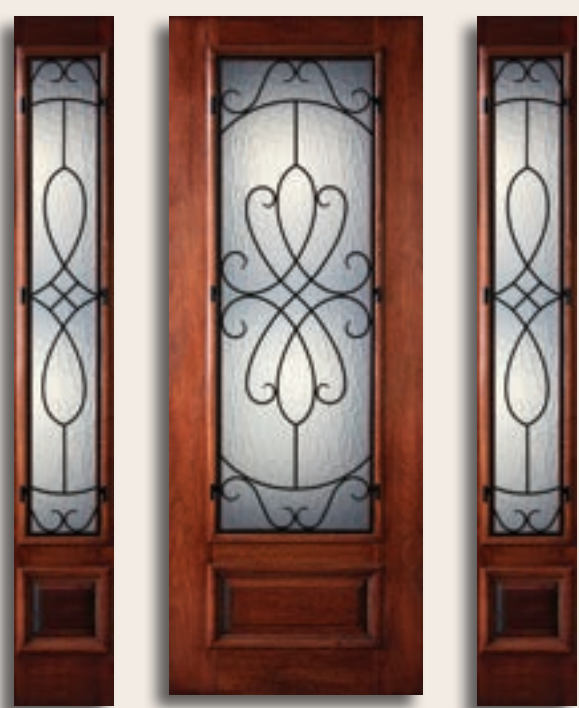

Shown with Flemish Glass
Privacy rating: 3 as shown

Whitney 3/4 Lite with Sidelites