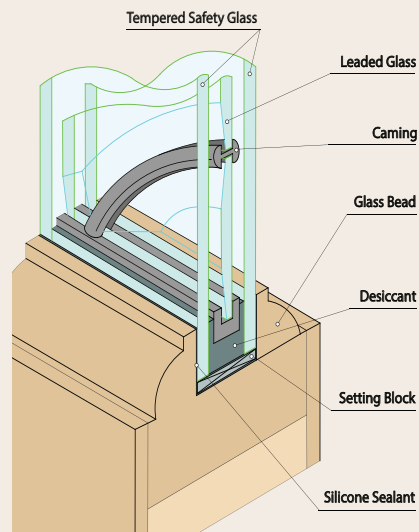

Cross Section at Insulated Ledged Glass