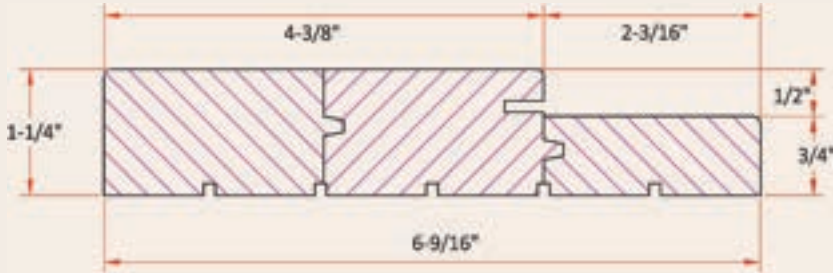

# JAMB COMPONENTS

MJ680-2 6-9/16" Mahogany Jamb 8-0 100" (2-1/4" thick door)  
KAJ680-2 6-9/16" Knotty Alder Jamb 8-0 100" (2-1/4" thick door)

Scale: 1:2

MGB80 Mahogany Glass Bead 8-0 100"  
KAGB80 Knotty Alder Glass Bead 8-0 100"