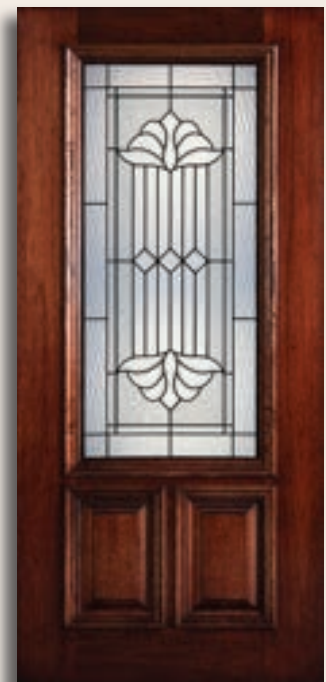

Mahogany Sidelite

12"	M23SLDELP1068	Patina
12"	M23SLDELZ1068	Zinc
14"	M23SLDELP1268	Patina
14"	M23SLDELZ1268	Zinc

Note: 12" sidelites have no raised moulding.

Delta glass panels feature water, gluechip and clear beveled glass.

Privacy rating: 5