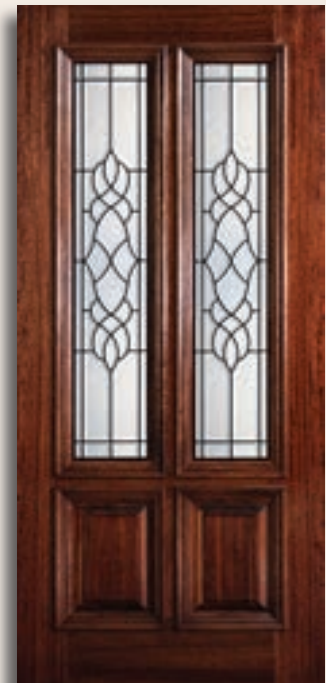

Mahogany Sidelite

Size	Stock Number	Came
12"	M23SLCONP1068	Patina
12"	M23SLCONZ1068	Zinc
14"	M23SLCONP1268	Patina
14"	M23SLCONZ1268	Zinc

Note: 12" sidelites have no raised moulding.

Concord glass panels feature gluechip beveled and clear beveled glass.

Privacy rating: 3