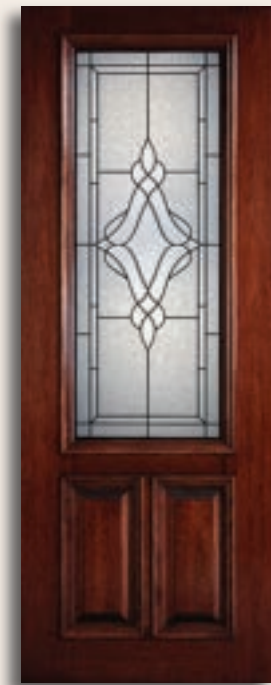

Mahogany Sidelite

Size	Stock Number	Came
12"	M23SLTRIP1080	Patina
12"	M23SLTRIZ1080	Zinc
14"	M23SLTRIP1280	Patina
14"	M23SLTRIZ1280	Zinc

Note: 12" sidelites have no raised moulding.

Trinity glass panels feature gluechip, clear and clear beveled glass.

Privacy rating: 5