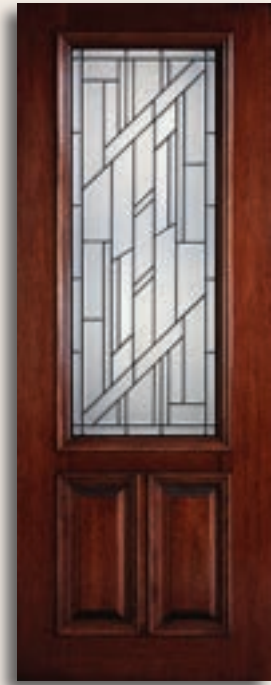

Mahogany Sidelite

Size	Stock Number	Came
12"	M23SLCOLP1080	Patina
12"	M23SLCOLZ1080	Zinc
14"	M23SLCOLP1280	Patina
14"	M23SLCOLZ1280	Zinc

Note: 12" sidelites have no raised moulding.

Columbia glass panels feature gluechip beveled and clear beveled glass.

Privacy rating: 5