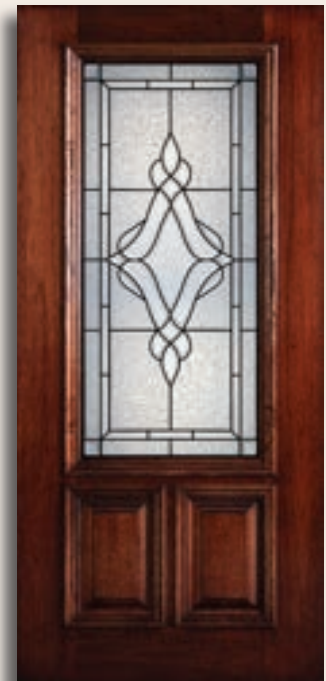

Mahogany Sidelite

12"	M23SLTRIP1068	Patina
12"	M23SLTRIZ1068	Zinc
14"	M23SLTRIP1268	Patina
14"	M23SLTRIZ1268	Zinc

Note: 12" sidelites have no raised moulding.

Trinity glass panels feature gluechip, clear and clear beveled glass.

Privacy rating: 3