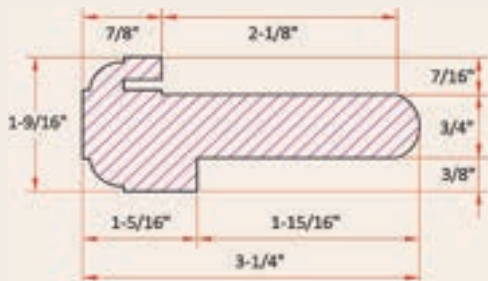

MTAST3480 3/4" Mahogany T-Astragal 8-0 96" (1-3/4" thick door)
KATAST3480 3/4" Knotty Alder T-Astragal 8-0 96" (1-3/4" thick door)