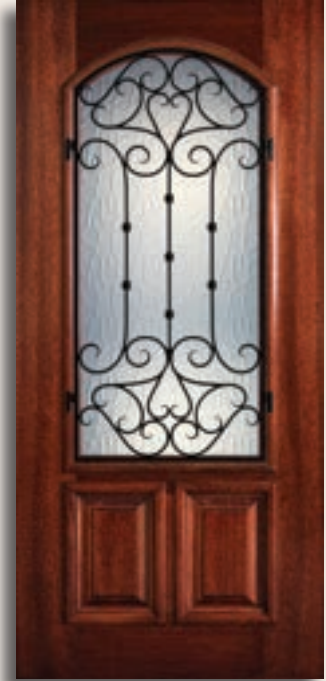

Mahogany Sidelite

Size	Stock Number	Glass
14"	MFULLSLCRDC1268	1
14"	MFULLSLCRDF1268	2
14"	MFULLSLCRDRN1268	3
14"	MFULLSLCRDR1268	4
14"	MFULLSLCRDST1268	5

Shown with Flemish Glass
Privacy rating: 3 as shown