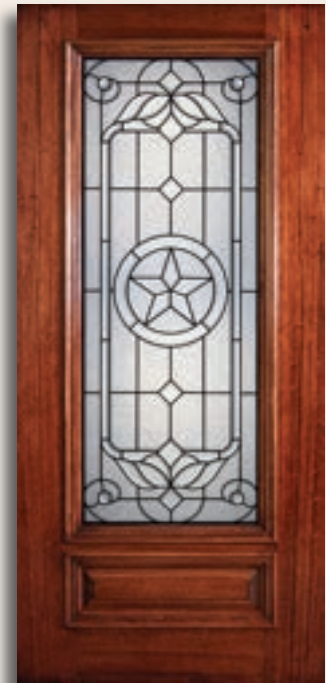

Mahogany Sidelite

12"	M34SLSJCP1068	Patina
12"	M34SLSJCZ1068	Zinc
14"	M34SLSJCP1268	Patina
14"	M34SLSJCZ1268	Zinc

Note: 12" sidelites have no raised moulding.

San Jacinto glass panels feature gluechip and clear beveled glass.

Privacy rating: 5