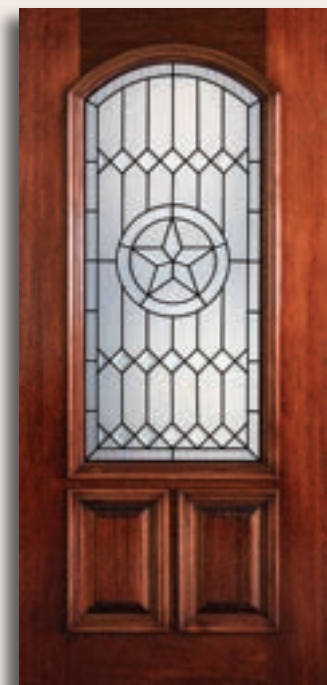

Pecos

Mahogany Door

Size	Stock Number	Came
36"	M23APEC3068	Patina
36"	M23APECZ3068	Zinc

Mahogany Sidelite

12"	M23SLPECP1068	Patina
12"	M23SLPECZ1068	Zinc
14"	M23SLPECP1268	Patina
14"	M23SLPECZ1268	Zinc

Note: 12" sidelites have no raised moulding.

Pecos glass panels feature reeded, gluechip and clear beveled glass.

Privacy rating: 5

Available door unit configurations: 1-12
See page 3 for more information.