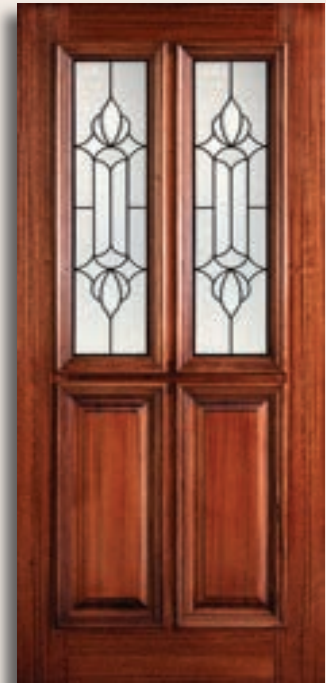

Mahogany Sidelite

12"	M12SLJUNP1068	Patina
12"	M12SLJUNZ1068	Zinc
14"	M12SLJUNP1268	Patina
14"	M12SLJUNZ1268	Zinc

Note: 12" sidelites have no raised moulding.

Juneau glass panels feature gluechip, water and clear beveled glass.

Privacy rating: 4