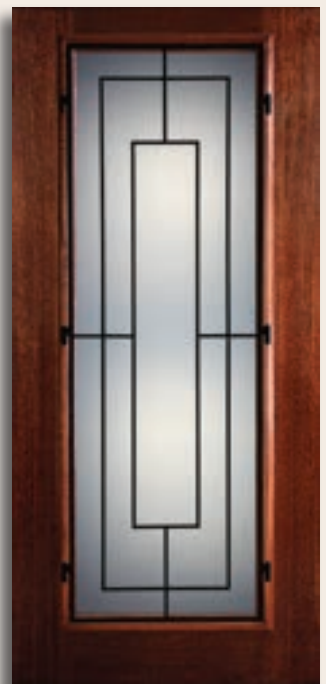

Shown with Stippolyte Glass
Privacy rating: 5 as shown

Available door unit configurations: 1-12
See page 3 for more information.