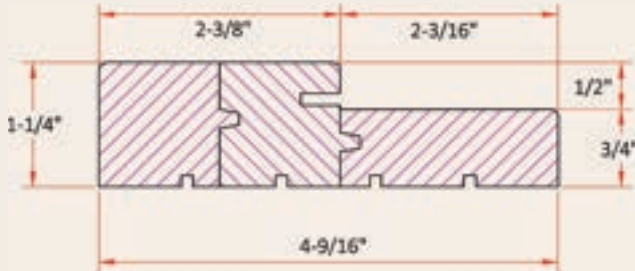

MJ480 4-9/16" Mahogany Jamb 8-0 100" (1-3/4" thick door)
KAJ480 4-9/16" Knotty Alder Jamb 8-0 100" (1-3/4" thick door)