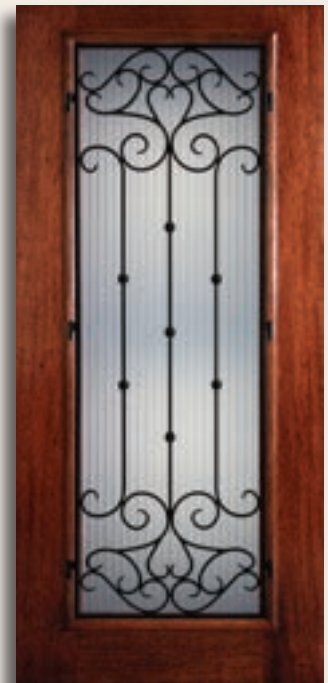

Mahogany Sidelite

Size	Stock Number	Glass
14"	MFULLSLCRDC1268	1
14"	MFULLSLCRDF1268	2
14"	MFULLSLCRDRN1268	3
14"	MFULLSLCRDR1268	4
14"	MFULLSLCRDST1268	5

Shown with Reeded Glass
Privacy rating: 7 as shown