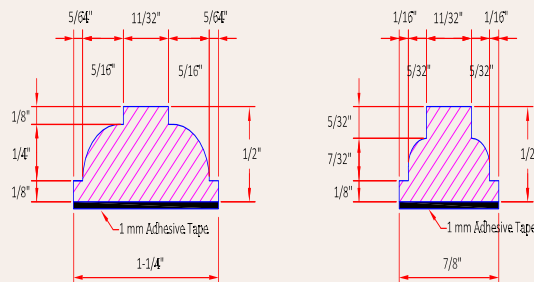

Simulated Divided Lite Bar

Size Stock Number
8' MSDLBAR11480

Size Stock Number
8' MSDLBAR7880