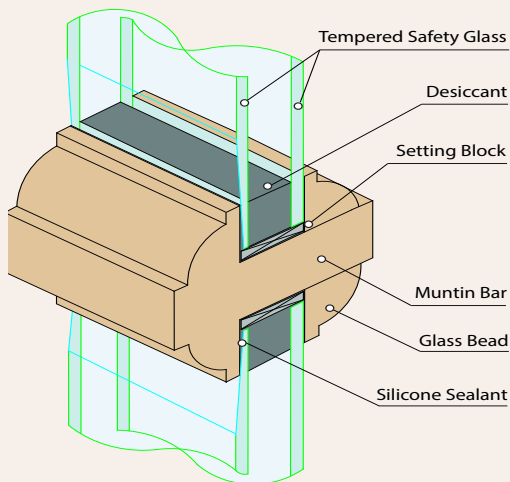

TDL Muntin Bar at Glass

2 Lite 1 Panel Sidelite

Mahogany TDL Door

Size Stock Number
36" M4L2P3068

Mahogany TDL Sidelite

Size Stock Number
12" M2LSL1068
14" M2LSL1268

Glass

Clear Beveled Low-E Insulated

Note: 12" sidelites have no raised moulding.