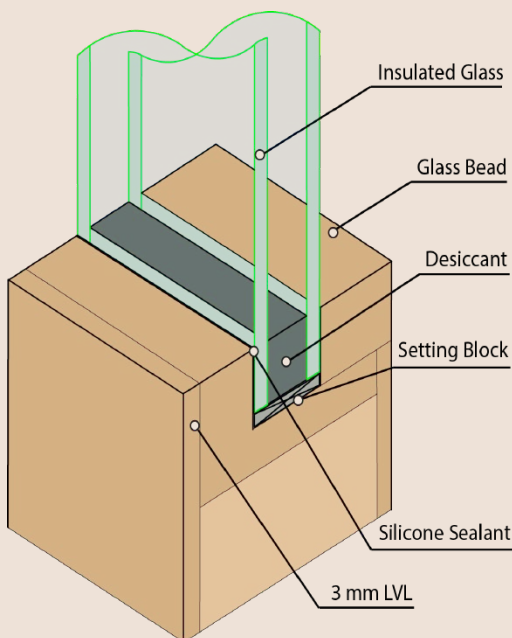

BARN DOOR COLLECTION

Contemporary

3080 3 Lite

Mahogany Door

Size	Stock Number	Glass
36"	M3GPWRN3080	1
36"	M3GPWR3080	2
36"	M3GPWSR3080	3
36"	M3GPWSN3080	4
36"	M3GPWD3080	5
36"	M3GPWSB3080	6

Insulated Glass Options

- 1 Rain
- 2 Reeded
- 3 Small Reeded
- 4 Satin
- 5 Digital
- 6 Sandblast, Clear Border

Shown with Satin Glass

3080 5 Lite

Mahogany Door

Size	Stock Number	Glass
36"	M5GPWRN3080	1
36"	M5GPWR3080	2
36"	M5GPWSR3080	3
36"	M5GPWSN3080	4
36"	M5GPWD3080	5
36"	M5GPWSB3080	6

Insulated Glass Options

- 1 Rain
- 2 Reeded
- 3 Small Reeded
- 4 Satin
- 5 Digital
- 6 Sandblast, Clear Border

Shown with Sandblast, Clear Border Glass

3080 6 Lite Horizontal

Mahogany Door

Size	Stock Number	Glass
36"	M6HGRN3080	1
36"	M6HGR3080	2
36"	M6HGSR3080	3
36"	M6HGSN3080	4
36"	M6HGD3080	5
36"	M6HGSB3080	6

Insulated Glass Options

- 1 Rain
- 2 Reeded
- 3 Small Reeded
- 4 Satin
- 5 Digital
- 6 Sandblast, Clear Border

Shown with Rain Glass